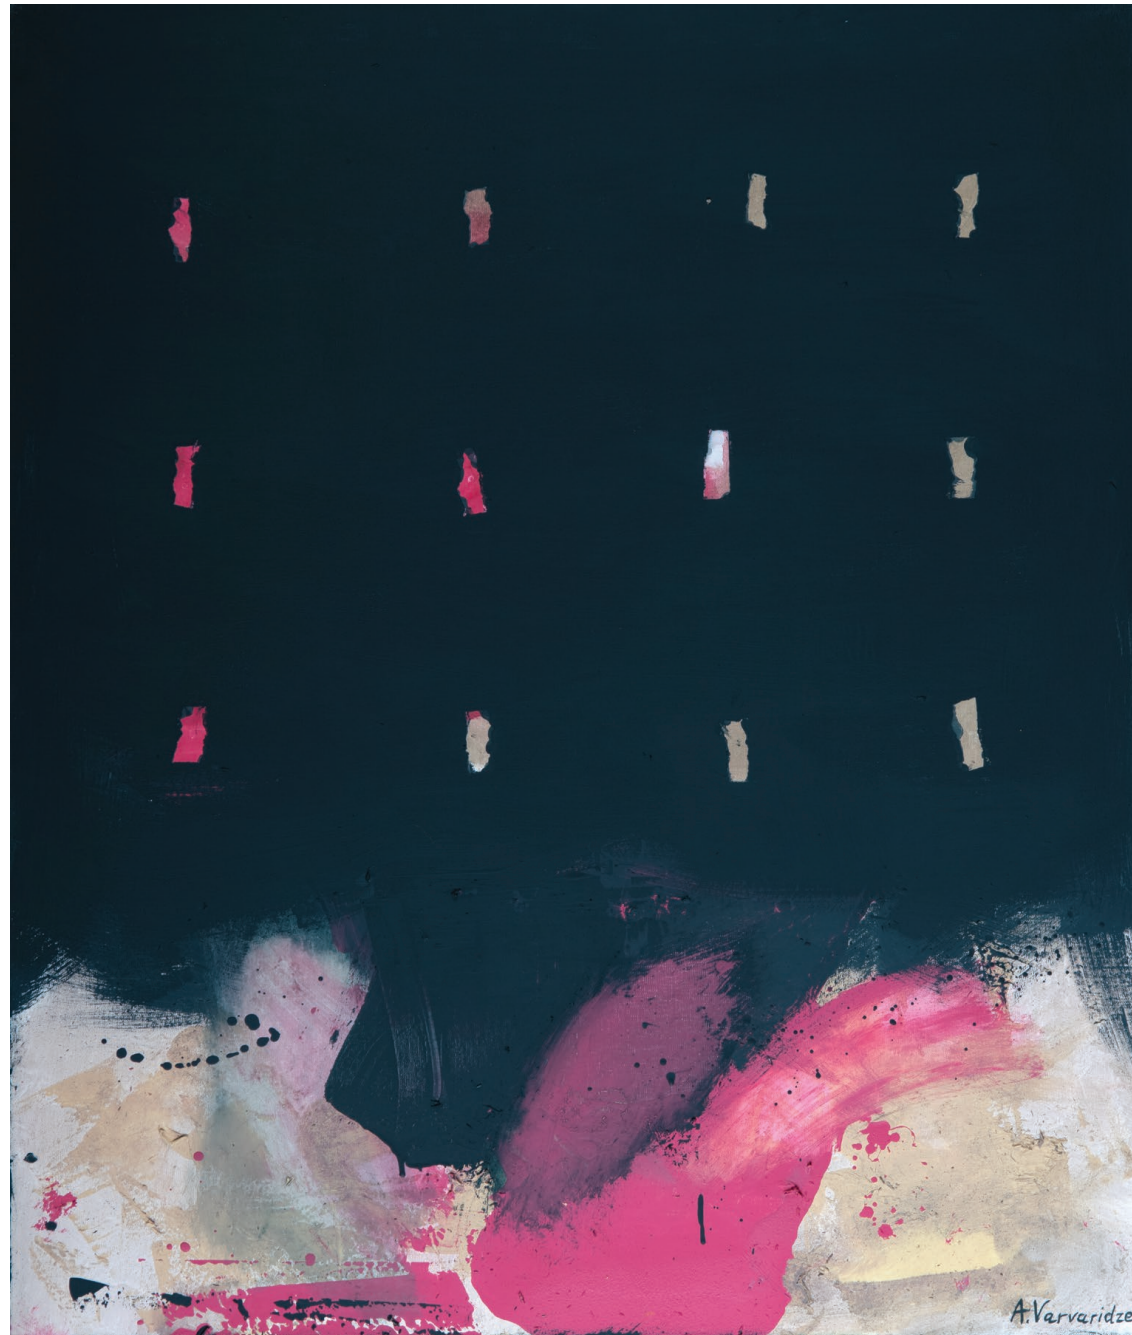

სინათლე, რომელსაც ვერ ვპოულობ (დიპტიხი)
ტილო, ზეთი.

THE LIGHT THAT I CAN'T FIND (DIPTYCH)
Oil on canvas.
110 x 93 cm. (43.3 x 35.4 in.) 2016